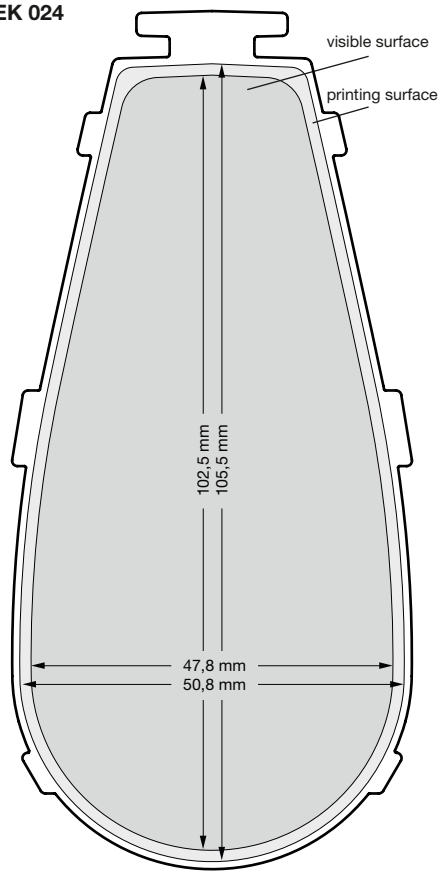

EK 024

Topview
Original Size for
Printing
50,8 x 105,5 mm

Font Colour:

Colour (Pantone XXX C)

Font Type:

Font Type (vectorised)

Graphic Colour:

Colour (Pantone XXX C)